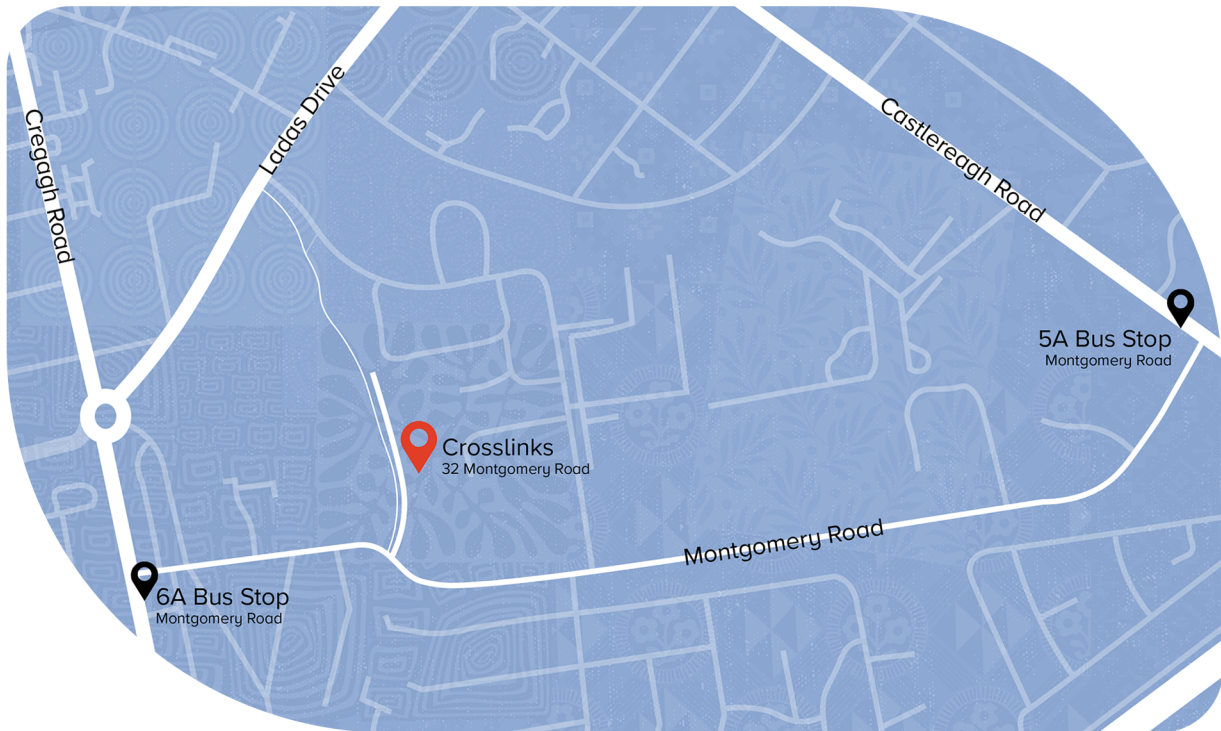

Directions to our Belfast Office

32 Montgomery Road, Belfast, BT6 9HL

028 9079 6028 crosslinks.org
Registered Charity No. 1164474
Registered Company No. 00193144

On foot

From Cregagh Road (easiest)

Once on Montgomery Road, pass Belfast Metropolitan College on your left. Then turn left down the lane between the Royal British Legion Hall and the Silvergrove Nursing Home.

From Castlereagh Road

Once on Montgomery Road, continue past the leisure centre on your left and then Alanbrooke Road on your right. At the bend in the road, turn right between Silvergrove Nursing Home and the Royal British Legion Hall.

Train

The nearest station is Belfast Central.

Leave the station through the main entrance and take bus 6A from stop directly opposite.

Bus

Either: Board 6A Metro at Chichester Street, Belfast

Get off at the Montgomery Road stop (5 mins walk)

Or: Board 5A Metro at Donegall Street West, Belfast

Get off at the first Montgomery Road stop (20 mins walk)

Driving

32 Montgomery Road. Access is easiest via Cregagh Road

Parking is usually available outside the office.